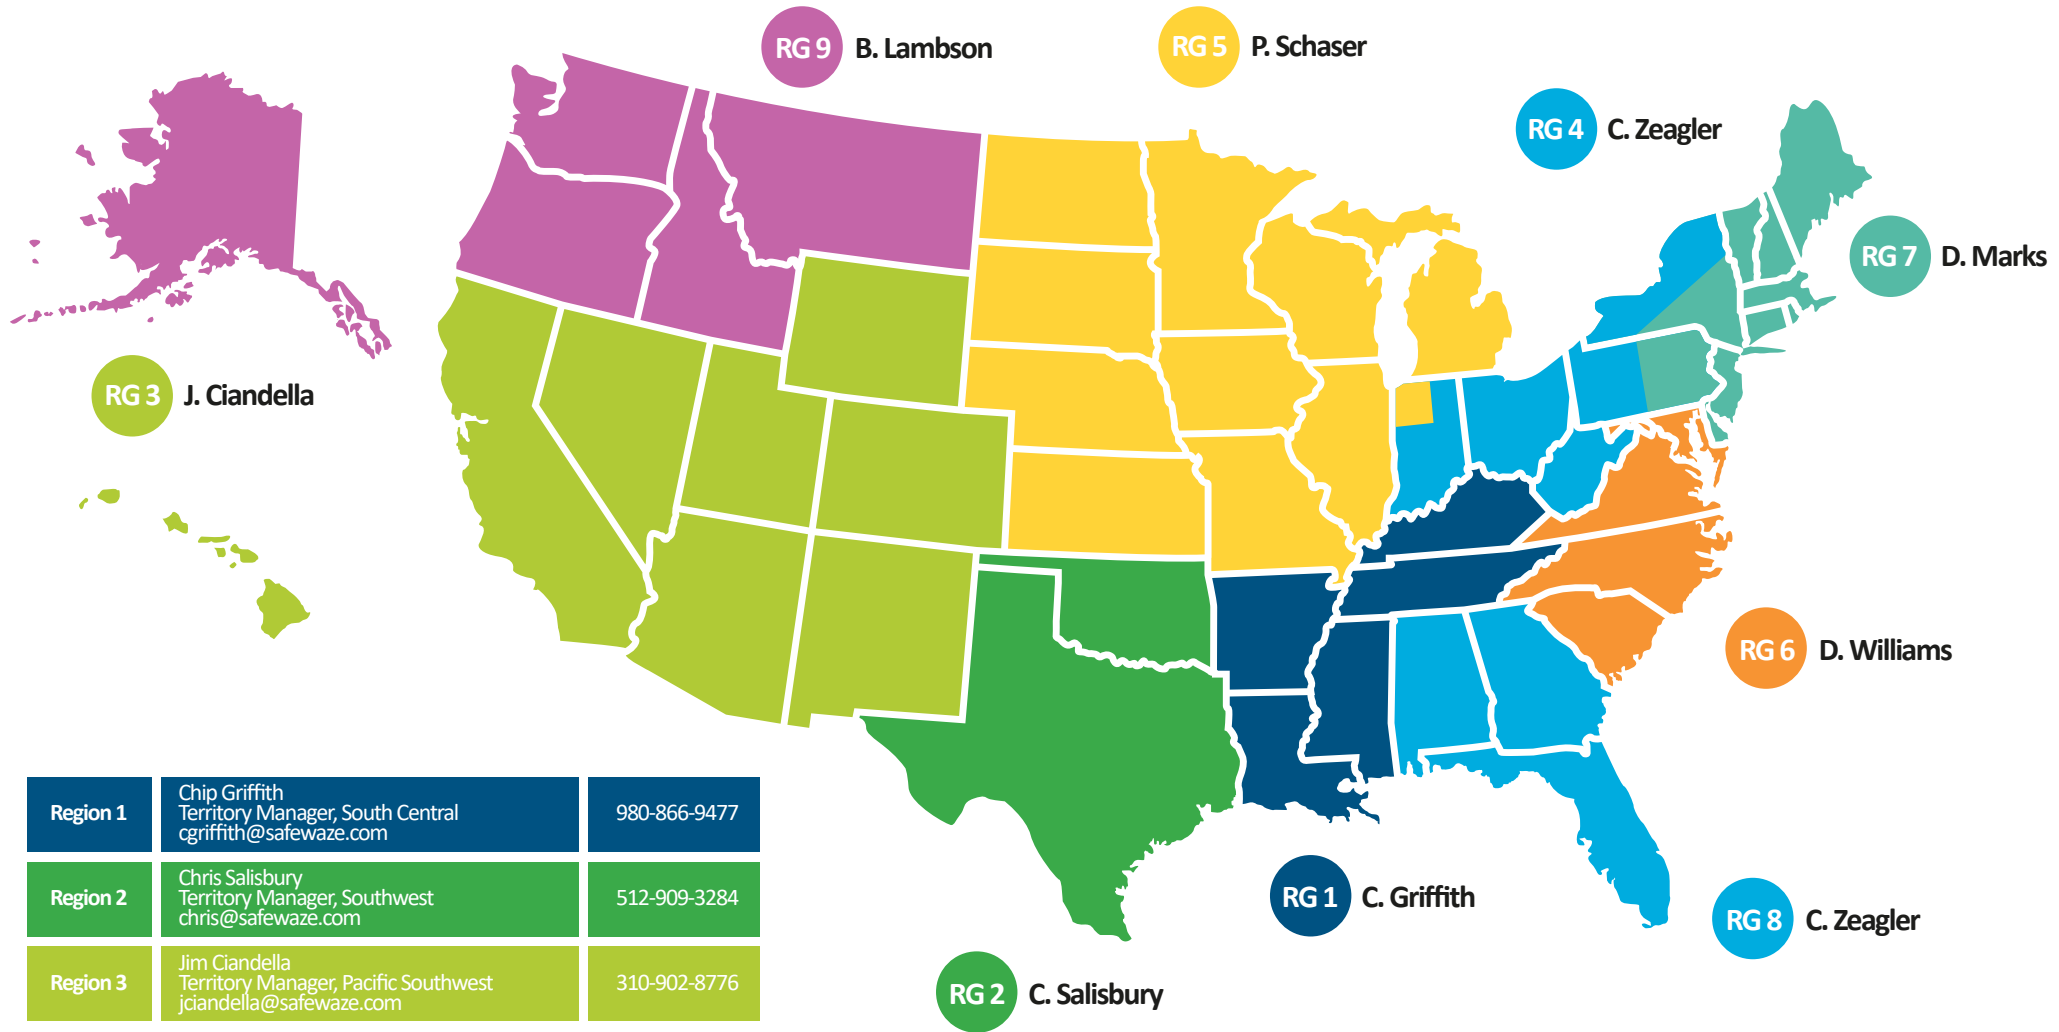

# TERRITORY MANAGER COVERAGE MAP

<b>Region 1</b>	Chip Griffith Territory Manager, South Central cgriffith@safewaze.com	980-866-9477
<b>Region 2</b>	Chris Salisbury Territory Manager, Southwest chris@safewaze.com	512-909-3284
<b>Region 3</b>	Jim Ciandella Territory Manager, Pacific Southwest jciandella@safewaze.com	310-902-8776
<b>Region 5</b>	Phil Schaser Territory Manager, Midwest phil@safewaze.com	262-212-2732
<b>Region 6</b>	Dane Williams Territory Manager, Mid-Atlantic/Carolinas dwilliams@safewaze.com	704-652-2536
<b>Region 7</b>	David Marks Territory Manager, Northeast dmarks@safewaze.com	917-763-3001
<b>Region 4 &amp; 8</b>	Christian Zeagler czeagler@safewaze.com	804-426-7895
<b>Region 9</b>	Brandon Lambson Territory Manager, Pacific Northwest blambson@safewaze.com	208-899-7594
<b>Latin America</b>	Fernando "Fred" Silva Territory Manager, Latin America fsilva@safewaze.com	619-948-9153