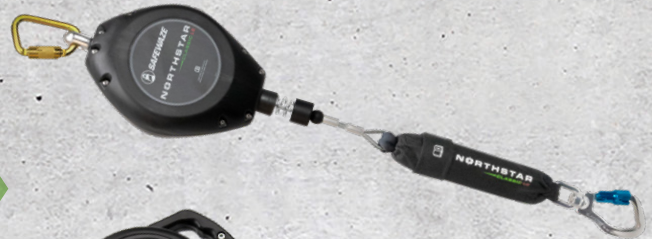

SAFEWAZE

CLASS 2

Anchor above or below dorsal D-ring

ANSI Z359.14-2021 COMPLIANT NOW AVAILABLE

Class 2 SRLs Meet New Standard: Anchor above or below D-ring

Effective immediately, all orders placed through Safewaze for these Class 2 SRLs will ship units manufactured to the new ANSI guidelines.

Visit safewaze.com for current information and documentation on all our SRLs.

NORTHSTAR

CLASSIC LE