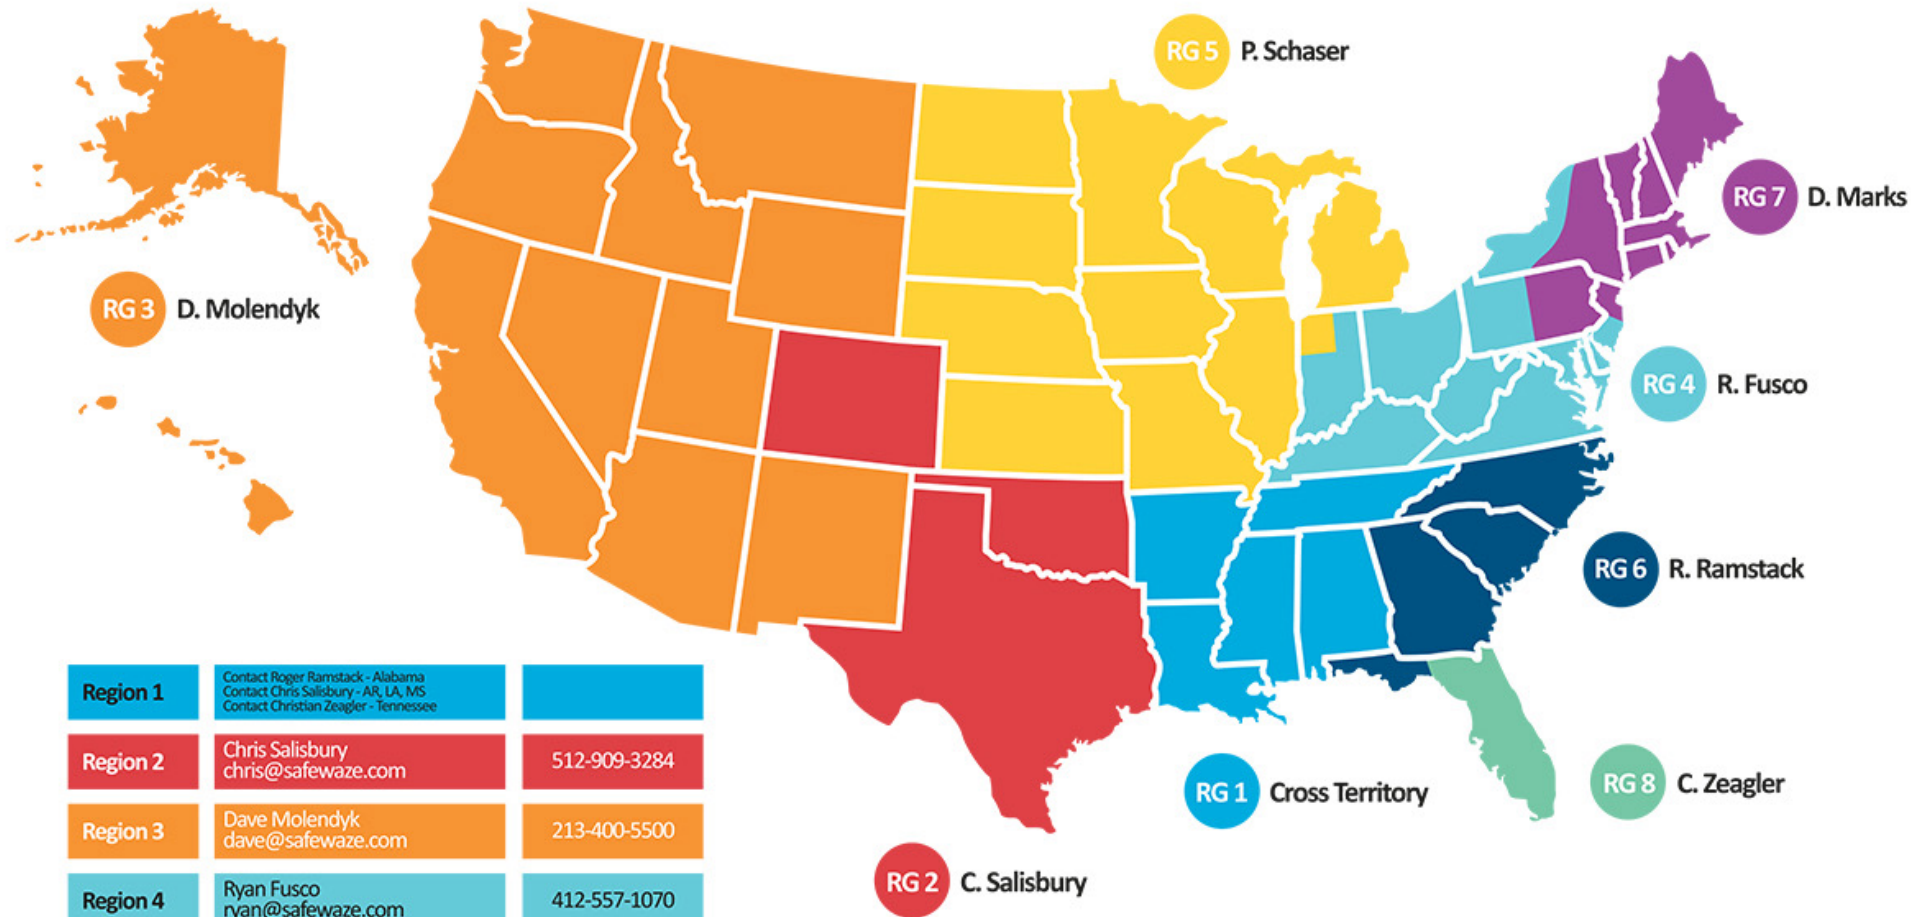

REGION MAP/CONTACTS

| | | |
|-----------------|---|--------------|
| Region 1 | Contact Roger Ramstack - Alabama Contact Chris Salisbury - AR, LA, MS Contact Christian Zeagler - Tennessee | |
| Region 2 | Chris Salisbury chris@safewaze.com | 512-909-3284 |
| Region 3 | Dave Molendyk dave@safewaze.com | 213-400-5500 |
| Region 4 | Ryan Fusco ryan@safewaze.com | 412-557-1070 |
| Region 5 | Phil Schaser phil@safewaze.com | 262-212-2732 |
| Region 6 | Roger Ramstack rogerr@safewaze.com | 770-715-7490 |
| Region 7 | David Marks dmarks@safewaze.com | 917-763-3001 |
| Region 8 | Christian Zeagler czeagler@safewaze.com | 804-426-7895 |