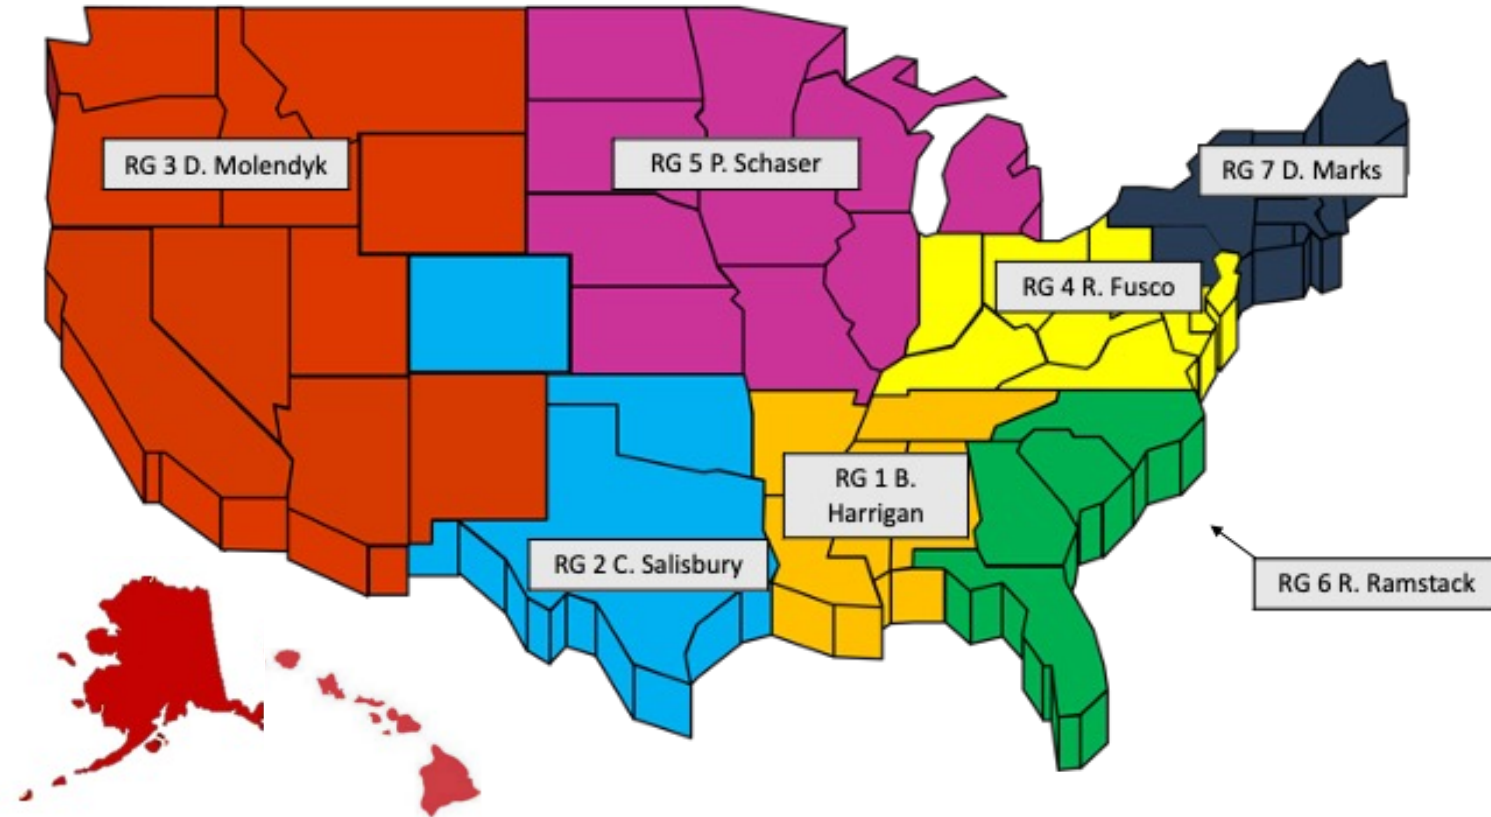

# REGION MAP/CONTACTS

Region 1 So. Central	Blake Harrigan blake@safewaze.com	901-827-1235
Region 2 Southwest	Chris Salisbury chris@safewaze.com	512-909-3284
Region 3 West	Dave Molendyk dave@safewaze.com	213-400-5500
Region 4 Mid-Atlantic	Ryan Fusco ryan@safewaze.com	412-557-1070
Region 5 Midwest	Phil Schaser phil@safewaze.com	262-212-2732
Region 6 Southeast	Roger Ramstack rogerr@safewaze.com	770-715-7490
Region 7 Northeast	David Marks dmarks@safewaze.com	917-763-3001