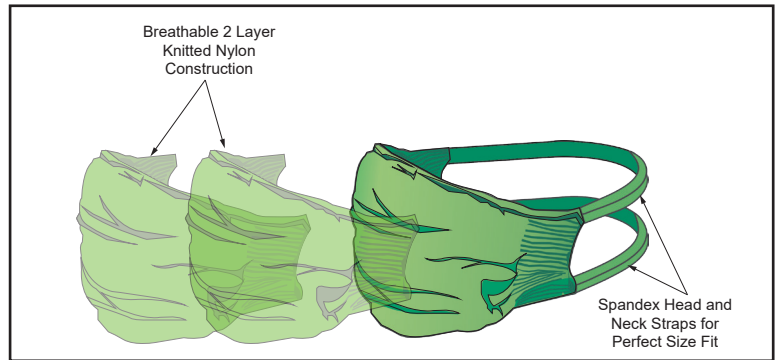

safewaze.com | (P) 704-262-7893 | (F) 704-262-9051
 322 Industrial Court, Concord, NC 28025

TECHNICAL DATA SHEET

SafeWaze FaceMask Two Layer Knitted Nylon Reusable Face Mask

Description Reusable, durable, washable two layer knitted Nylon face mask, with spandex bands

Available in Basic Black or SafeWaze Green:

020-23001	10 Pack- Black Knit Double Layer Mask
020-23004	10 Pack- Green Knit Double Layer Mask

Cleaning and Sanitization:

- Use warm water, mild detergent soap, and hang dry
- Avoid excessive handling of the product prior to laundering to avoid self-contamination
- Recommend washing after each use
- Do not shake product prior to washing to avoid spreading of any bacteria through the air