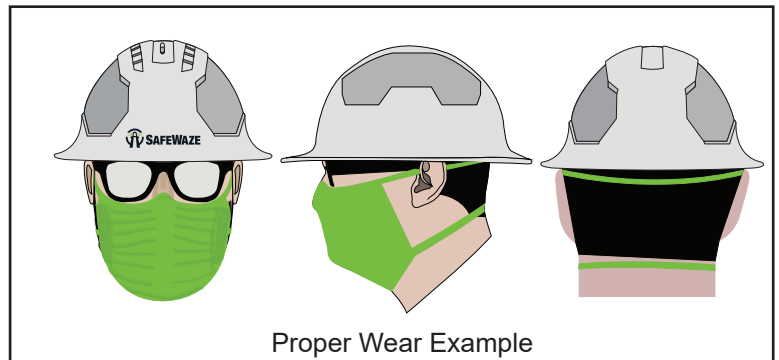

safewaze.com | (P) 704-262-7893 | (F) 704-262-9051
 322 Industrial Court, Concord, NC 28025

TECHNICAL DATA SHEET

SafeWaze FaceMask Two Layer Knitted Nylon Reusable Face Mask

Description Reusable, durable, washable two layer knitted Nylon face mask, with spandex bands

Available in Basic Black or SafeWaze Green:

020-23001	10 Pack- Black Knit Double Layer Mask
020-23004	10 Pack- Green Knit Double Layer Mask

Cleaning and Sanitization:

- Use warm water, mild detergent soap, and hang dry
- Avoid excessive handling of the product prior to laundering to avoid self-contamination
- Recommend washing after each use
- Do not shake product prior to washing to avoid spreading of any bacteria through the air