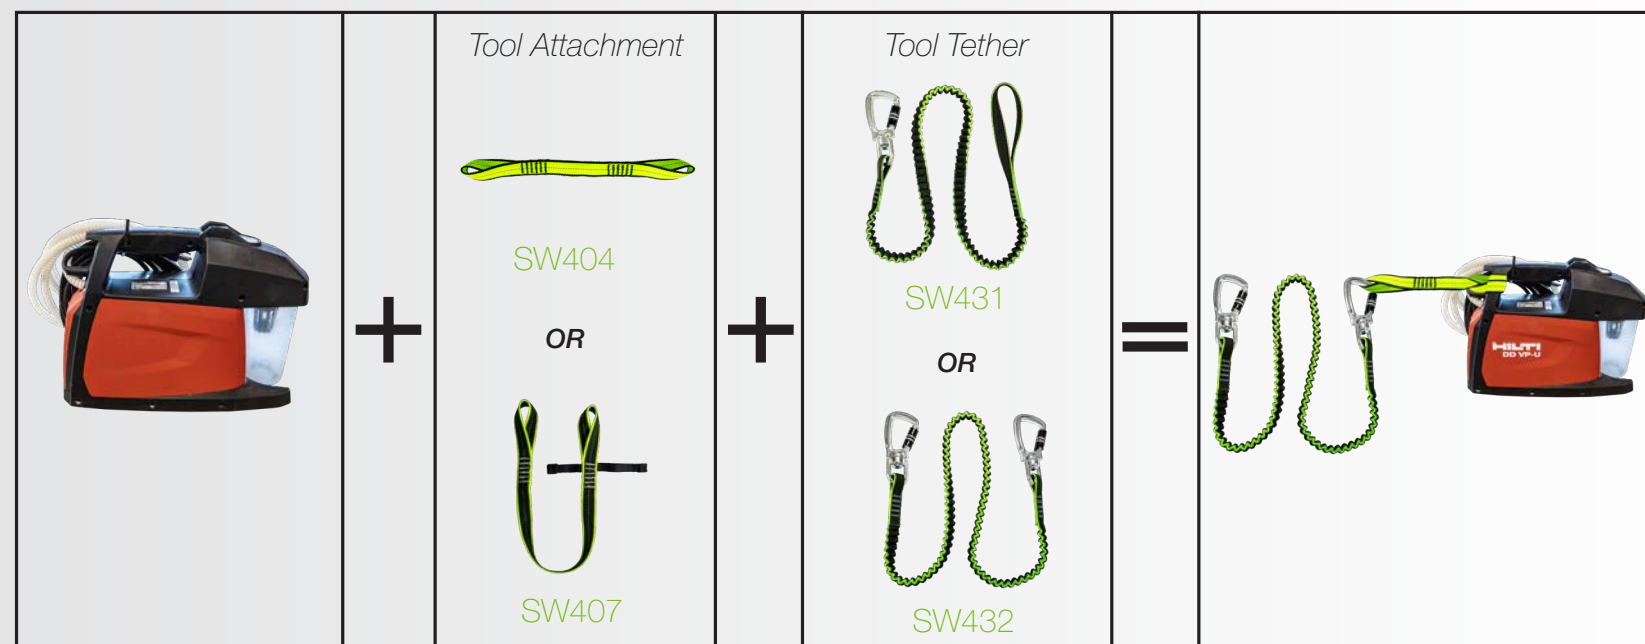

Installing the SW406 or SW407

Installing the SW400 or SW402

Sample Connection Options for 15 lb. Tools

Sample Connection Options for 35 lb. Tools

Sample Connection Options for 5 lb. Tools

Sample Connection Options for 80 lb. Tools

Tools Attachments & Accessories

SW402
5 lbs. D-Ring Tool Attachment

SW400
2 lbs. D-Ring Tool Attachment

SW408
15 lbs. Tool Attachment Choker

SW425
5 lbs. Elasticated Tool Attachment Choker

SW426
2 lbs. Ring Tool Attachment - small

SW428
2 lbs. Ring Tool Attachment - large

SW423
1" Tool Tape For 1 lb. Tools

SW422
2" Tool Tape For 2 lbs. & 5 lbs. Tools

Create Your Complete Dropped Tool Prevention System

1 Anchor Point

2 Attachment

3 Tether

SafeWaze ToolCuffs are designed and engineered to properly manage a falling object in the weight classification they are specifically rated to. Each item has been tested in accordance with the strict ANSI/ISEA 121-2018 requirements.