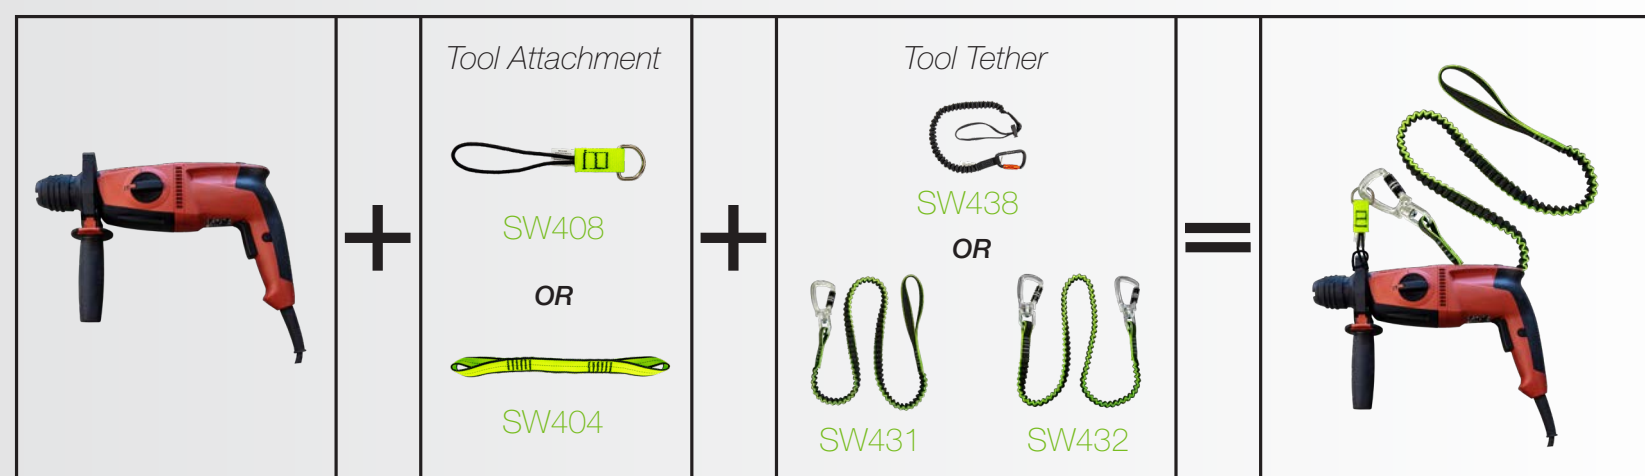

Sample Connection Options for 1 lb. Tools

Sample Connection Options for 2 lb. Tools

SAFEWAZE TOOLCUFFS™

Preventing Dropped Tools & Protecting Workers

SAFEWAZE.COM • Phone: 704-262-7893

How to Install Your Tool Attachment Using the ToolCuffs Tool Tape

Installing the SW406 or SW407

Installing the SW400 or SW402

Sample Connection Options for 15 lb. Tools

Sample Connection Options for 35 lb. Tools

Sample Connection Options for 5 lb. Tools

Sample Connection Options for 80 lb. Tools

SW428
2 lbs. Ring Tool Attachment - large

SW423
1" Tool Tape For 1 lb. Tools

SW422
2" Tool Tape For 2 lbs. & 5 lbs. Tools

Create Your Complete Dropped Tool Prevention System

1 Anchor Point

2 Attachment

3 Tether

SafeWaze ToolCuffs are designed and engineered to properly manage a falling object in the weight classification they are specifically rated to. Each item has been tested in accordance with the strict ANSI/ISEA 121-2018 requirements.