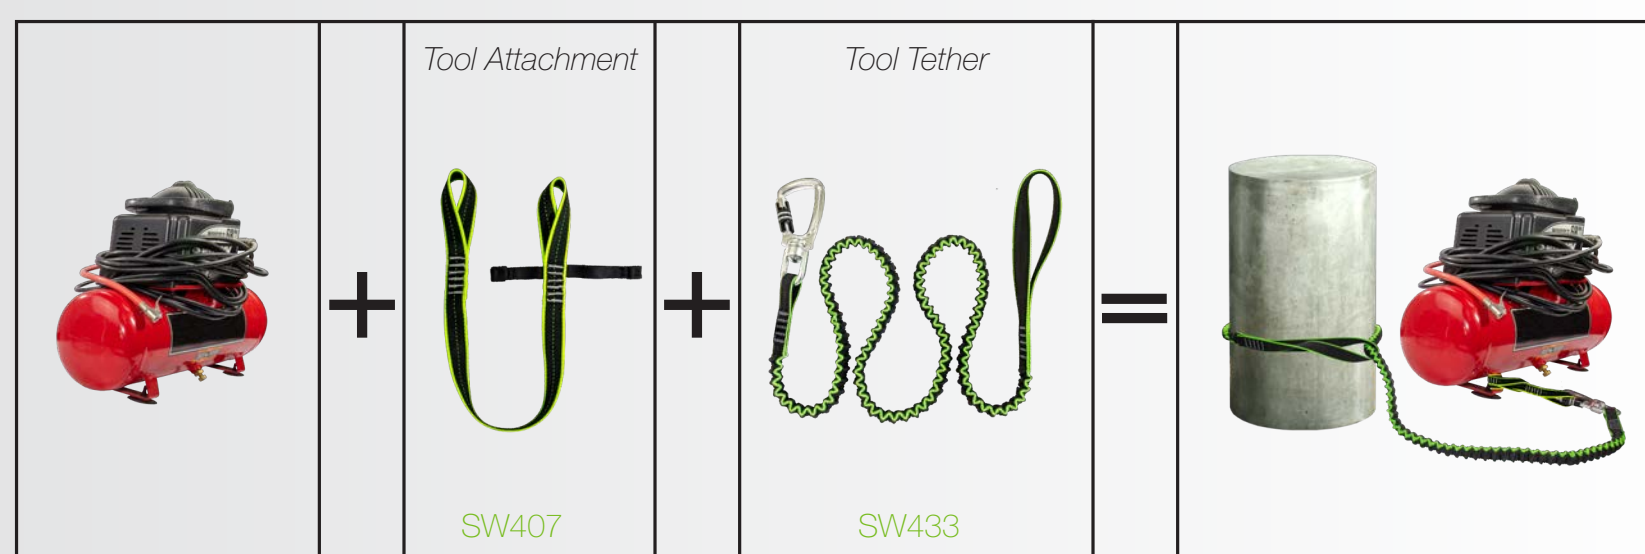

Sample Connection Options for 1 lb. Tools

Sample Connection Options for 2 lb. Tools

SAFEWAZE TOOLCUFFS™

Preventing Dropped Tools & Protecting Workers

SAFEWAZE.COM • Phone: 704-262-7893

How to Install Your Tool Attachment Using the ToolCuffs Tool Tape

Installing the SW406 or SW407

Installing the SW400 or SW402

Sample Connection Options for 15 lb. Tools

Sample Connection Options for 35 lb. Tools

Sample Connection Options for 5 lb. Tools

Sample Connection Options for 80 lb. Tools

SW428
2 lbs. Ring Tool Attachment - large

SW423
1" Tool Tape For 1 lb. Tools

SW422
2" Tool Tape For 2 lbs. & 5 lbs. Tools

Create Your Complete Dropped Tool Prevention System

1 Anchor Point

2 Attachment

3 Tether

SafeWaze ToolCuffs are designed and engineered to properly manage a falling object in the weight classification they are specifically rated to. Each item has been tested in accordance with the strict ANSI/ISEA 121-2018 requirements.