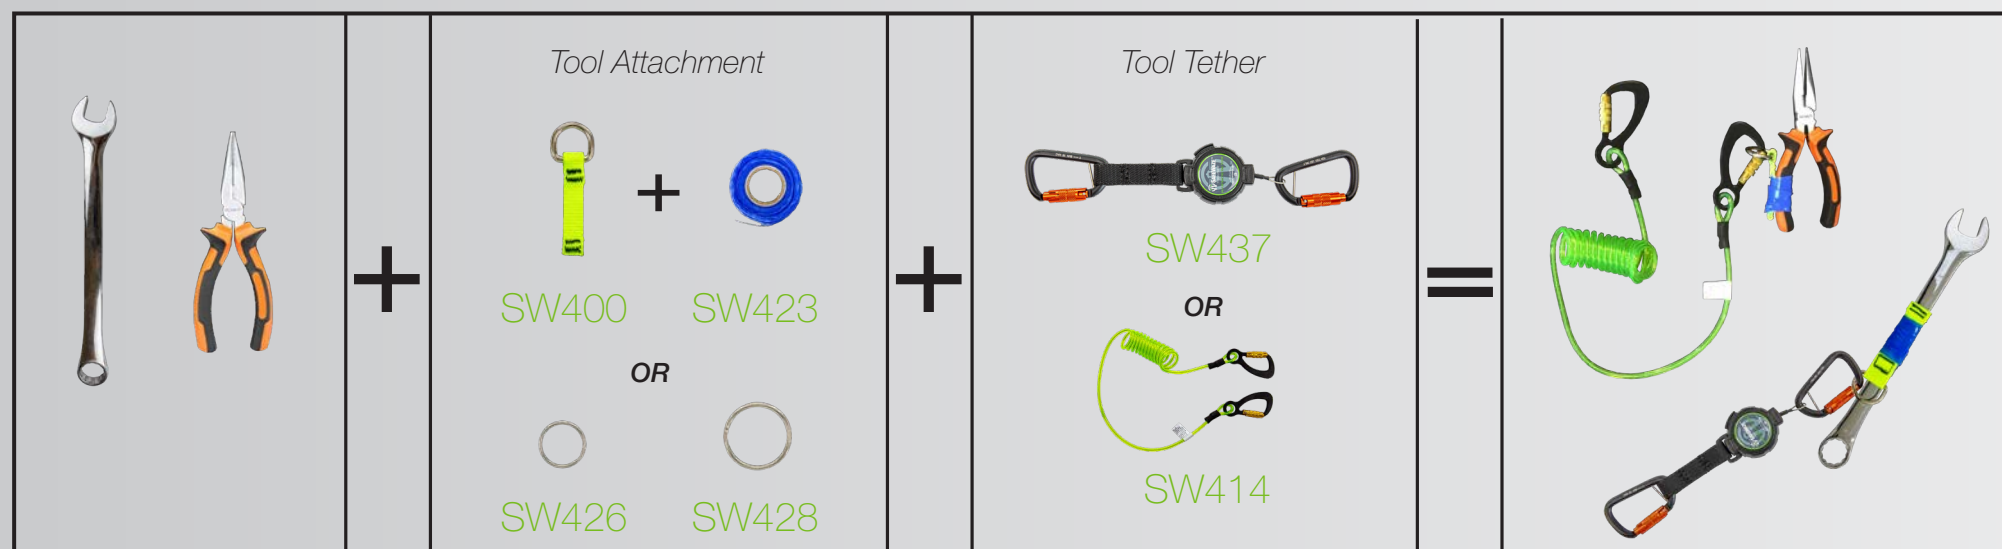

Sample Connection Options for 1 lb. Tools

Sample Connection Options for 2 lb. Tools

SAFEWAZE TOOLCUFFS™

Preventing Dropped Tools & Protecting Workers

SAFEWAZE.COM • Phone: 704-262-7893

How to Install Your Tool Attachment Using the ToolCuffs Tool Tape

Tools Attachments & Accessories

SW402
5 lbs. D-Ring Tool Attachment

SW400
2 lbs. D-Ring Tool Attachment

SW408
15 lbs. Tool Attachment Choker

SW425
5 lbs. Elasticated Tool Attachment Choker

SW426
2 lbs. Ring Tool Attachment - small

SW428
2 lbs. Ring Tool Attachment - large

SW423
1" Tool Tape For 1 lb. Tools

SW422
2" Tool Tape For 2 lbs. & 5 lbs. Tools

Create Your Complete Dropped Tool Prevention System

1 Anchor Point

2 Attachment

3 Tether

SafeWaze ToolCuffs are designed and engineered to properly manage a falling object in the weight classification they are specifically rated to. Each item has been tested in accordance with the strict ANSI/ISEA 121-2018 requirements.