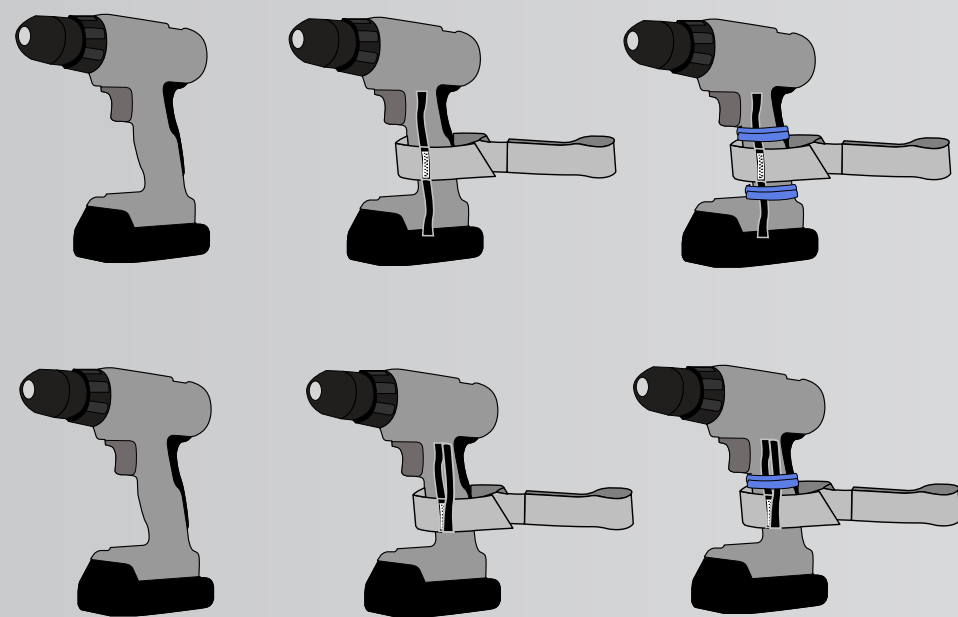

Sample Connection Options for 1 lb. Tools

Sample Connection Options for 2 lb. Tools

SAFEWAZE TOOLCUFFS™

Preventing Dropped Tools & Protecting Workers

SAFEWAZE.COM • Phone: 704-262-7893

How to Install Your Tool Attachment Using the ToolCuffs Tool Tape

SW428
2 lbs. Ring Tool Attachment - large

SW423
1" Tool Tape For 1 lb. Tools

SW422
2" Tool Tape For 2 lbs. & 5 lbs. Tools

Create Your Complete Dropped Tool Prevention System

1 Anchor Point

2 Attachment

3 Tether

SafeWaze ToolCuffs are designed and engineered to properly manage a falling object in the weight classification they are specifically rated to. Each item has been tested in accordance with the strict ANSI/ISEA 121-2018 requirements.

CHART WARNING: An object dropped at any height should be considered dangerous or even deadly. The purpose of this chart is to emphasize the enormous impact forces generated with an object dropped from height.