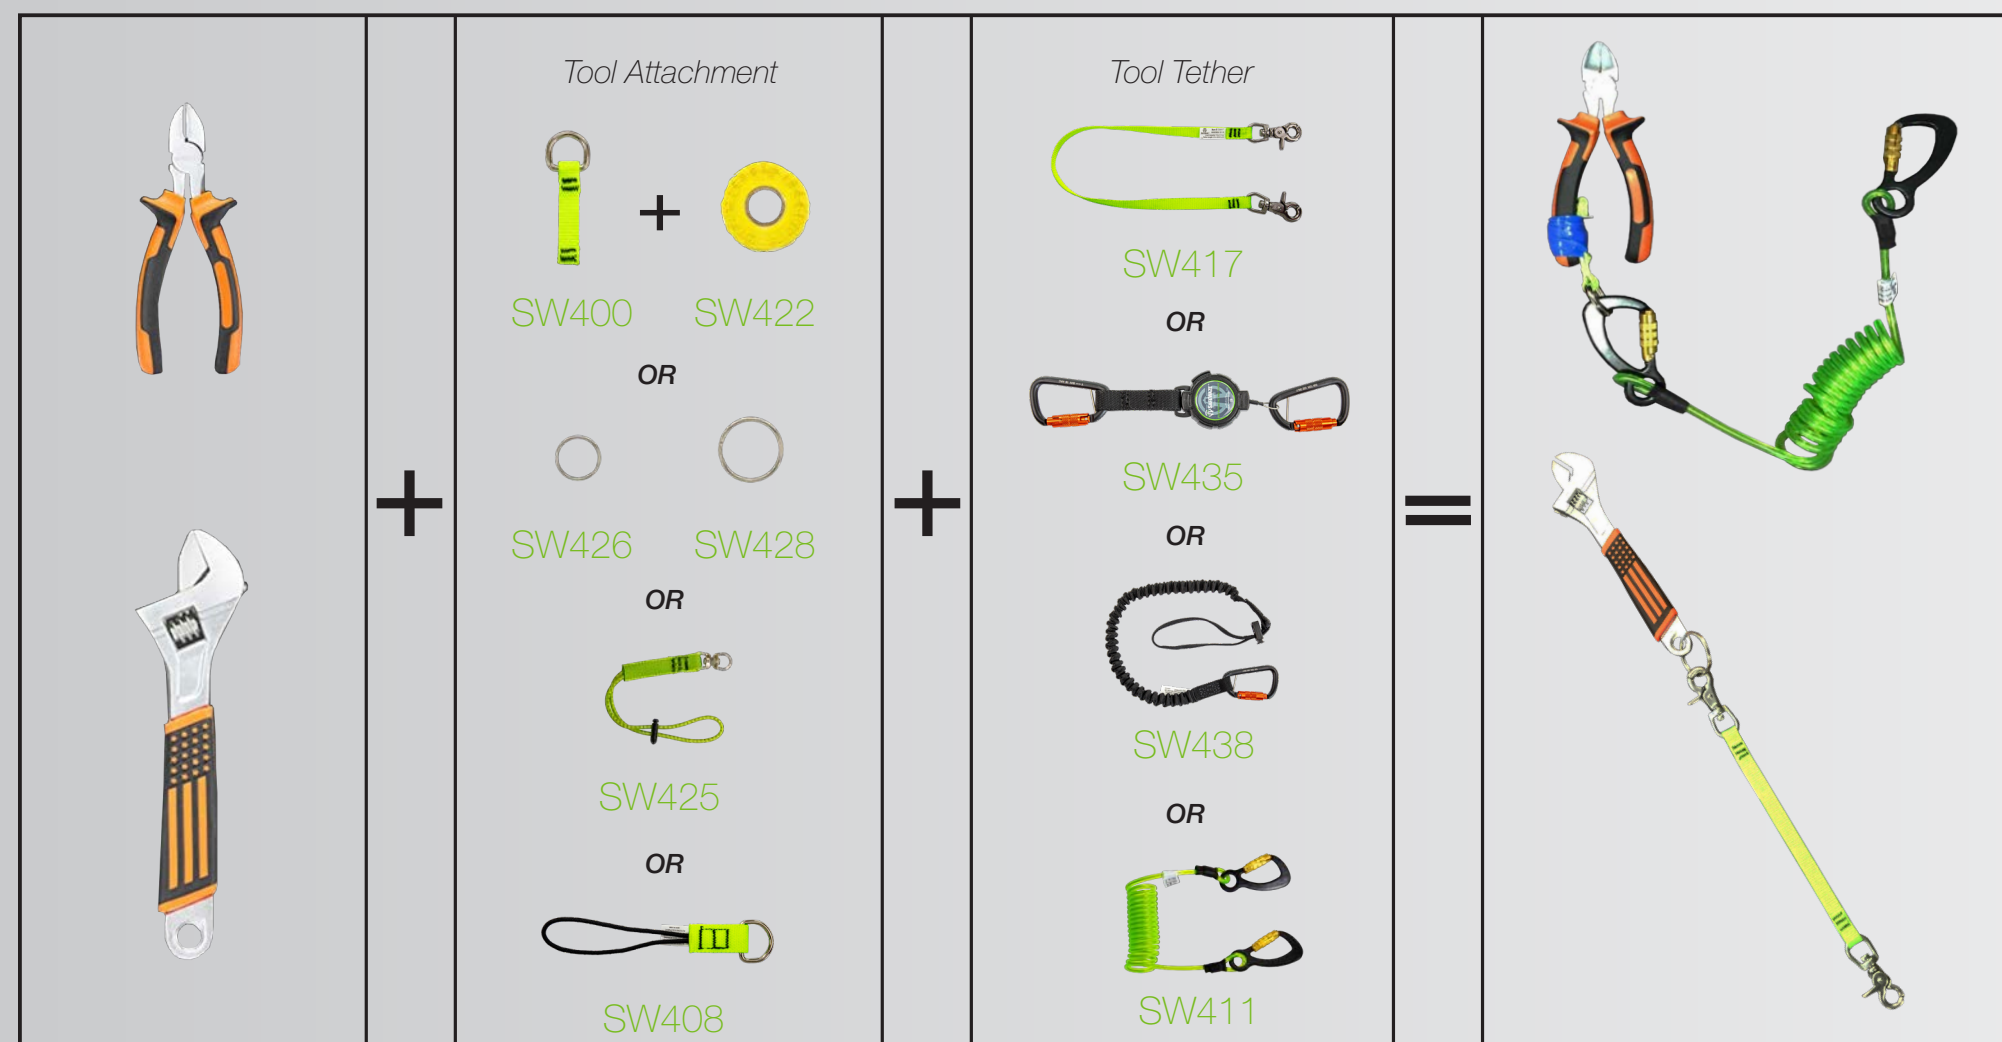

Sample Connection Options for 1 lb. Tools

Sample Connection Options for 2 lb. Tools

SAFEWAZE TOOLCUFFS™

Preventing Dropped Tools & Protecting Workers

SAFEWAZE.COM • Phone: 704-262-7893

How to Install Your Tool Attachment Using the ToolCuffs Tool Tape

Tools Attachments & Accessories

SW402
5 lbs. D-Ring Tool Attachment

SW400
2 lbs. D-Ring Tool Attachment

SW408
15 lbs. Tool Attachment Choker

SW425
5 lbs. Elasticated Tool Attachment Choker

SW426
2 lbs. Ring Tool Attachment - small

SW428
2 lbs. Ring Tool Attachment - large

SW423
1" Tool Tape For 1 lb. Tools

SW422
2" Tool Tape For 2 lbs. & 5 lbs. Tools

Create Your Complete Dropped Tool Prevention System

1 Anchor Point

2 Attachment

3 Tether

SafeWaze ToolCuffs are designed and engineered to properly manage a falling object in the weight classification they are specifically rated to. Each item has been tested in accordance with the strict ANSI/ISEA 121-2018 requirements.