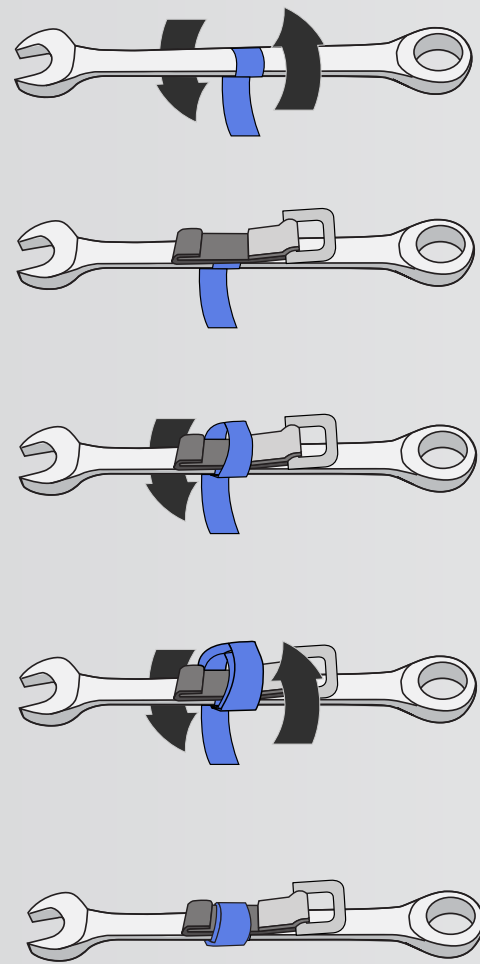

Installing the SW400 or SW402