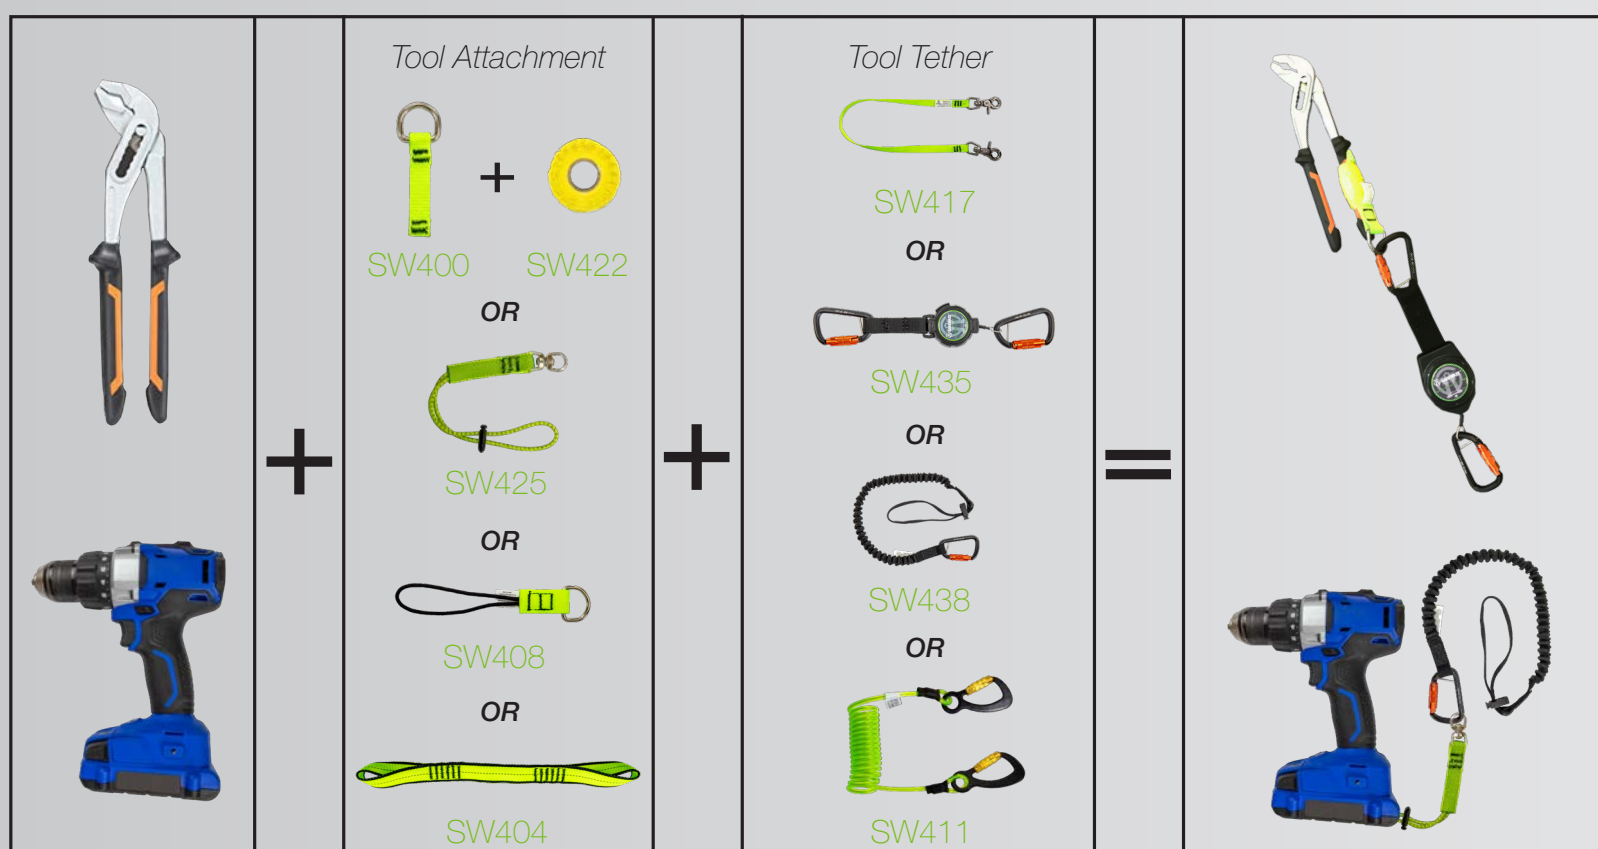

Installing the SW406 or SW407

Installing the SW400 or SW402

Sample Connection Options for 15 lb. Tools

Sample Connection Options for 35 lb. Tools

Sample Connection Options for 5 lb. Tools

Sample Connection Options for 80 lb. Tools

Tools Attachments & Accessories

SW402
5 lbs. D-Ring Tool Attachment

SW400
2 lbs. D-Ring Tool Attachment

SW408
15 lbs. Tool Attachment Choker

SW425
5 lbs. Elasticated Tool Attachment Choker

SW426
2 lbs. Ring Tool Attachment - small

SW428
2 lbs. Ring Tool Attachment - large

SW423
1" Tool Tape For 1 lb. Tools

SW422
2" Tool Tape For 2 lbs. & 5 lbs. Tools

Create Your Complete Dropped Tool Prevention System

1 Anchor Point

2 Attachment

3 Tether

SafeWaze ToolCuffs are designed and engineered to properly manage a falling object in the weight classification they are specifically rated to. Each item has been tested in accordance with the strict ANSI/ISEA 121-2018 requirements.