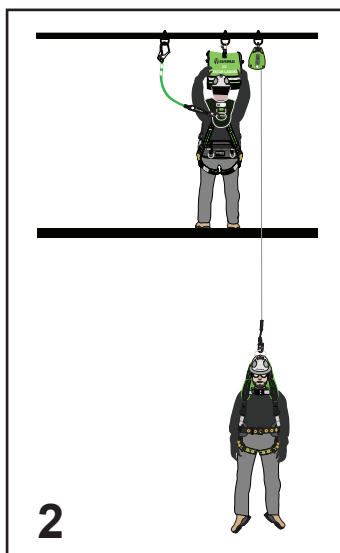

#### 22' Rescue Ladder

**Description** The 020-6041 (Rescue Ladder) is equipped with a fast drop in 22' ladder with a double locking ANSI steel carabiner for quick attachment.

**Instructions** Included with ladder

**Materials** Ladder - Nylon Webbing  
Carabiner - Zinc Plated Steel  
Deployment Bag - Ballistic Nylon

**Length** 22 ft (6.70 m)

**Web Rating** 310 lbs (140.61 kg)

**Maximum Working Load** 620 lbs (281.22 kg)