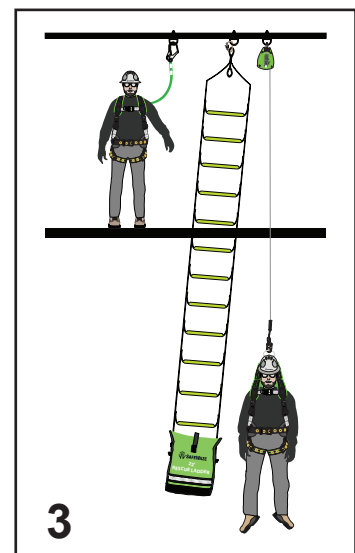

#### 22' Rescue Ladder

**Description** The 020-6041 (Rescue Ladder) is equipped with a fast drop in 22' ladder with a double locking ANSI steel carabiner for quick attachment.

**Instructions** Included with ladder

**Materials** Ladder - Nylon Webbing  
Carabiner - Zinc Plated Steel  
Deployment Bag - Ballistic Nylon

**Length** 22 ft (6.70 m)

**Web Rating** 310 lbs (140.61 kg)

**Maximum Working Load** 620 lbs (281.22 kg)