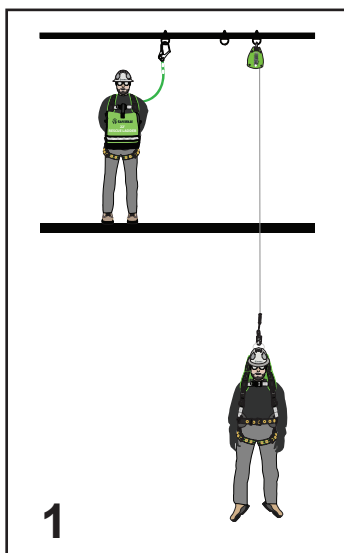

#### 22' Rescue Ladder

**Description** The 020-6041 (Rescue Ladder) is equipped with a fast drop in 22' ladder with a double locking ANSI steel carabiner for quick attachment.

**Instructions** Included with ladder

**Materials** Ladder - Nylon Webbing  
Carabiner - Zinc Plated Steel  
Deployment Bag - Ballistic Nylon

**Length** 22 ft (6.70 m)

**Web Rating** 310 lbs (140.61 kg)

**Maximum Working Load** 620 lbs (281.22 kg)